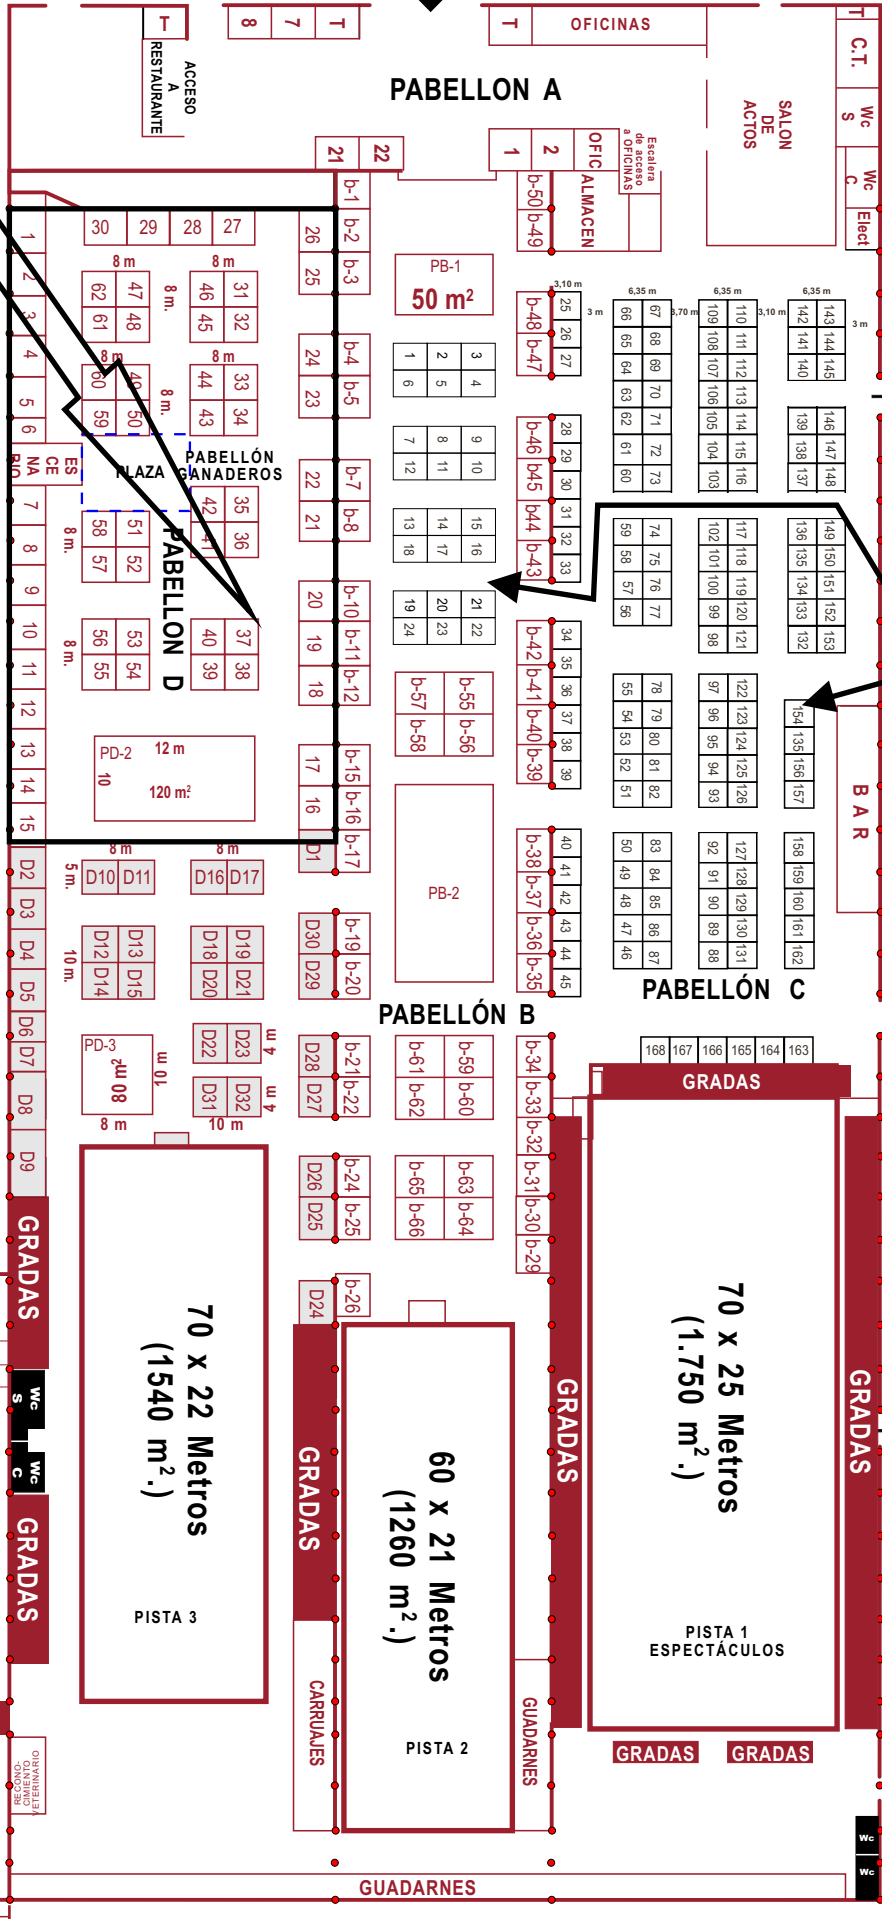

ENTRADA PRINCIPAL

Pabellón D
Stand Ganaderos
Precio Stand:
650 € + Cuota

STAND COMERCIALES, GUADARNES, ALMACENES.

CORRALETAS O BOXES

PABELLONES B y C
CORRALETAS YEGUAS

ENTRADA
DESDE PARKING

PARKING - BOX MACHOS

288/287	286/285/284/283/282	281/280/279	278/277/276/275/274/273/272/271/270/269/268/267/266	265/264/263/262/261/260/259/258/257/256/255	254/253/252/251/250/249/248/247/246/245/244/243/242/241/240/239/238/237/236/235/234/233/232/231/230/229/228/227/226/225/224/223/222/221/220/219/218/217/216/215/214/213/212/211/210/209/208/207/206/205/204/203/202/201/200/199/198/197/196/195/194/193/192/191/190/189/188/187/186/185/184/183/182/181/180/179/178/177/176/175/174/173/172/171/170/169/168/167/166/165/164/163/162/161/160/159/158/157/156/155/154/153/152/151/150/149/148/147/146/145/144/143/142/141/140/139/138/137/136/135/134/133/132/131/130/129/128/127/126/125/124/123/122/121/120/119/118/117/116/115/114/113/112/111/110/109/108/107/106/105/104/103/102/101/100/99/98/97/96/95/94/93/92/91/90/89/88/87/86/85/84/83/82/81/80/79/78/77/76/75/74/73/72/71/70/69/68/67/66/65/64/63/62/61/60/59/58/57/56/55/54/53/52/51/50/49/48/47/46/45/44/43/42/41/40/39/38/37/36/35/34/33/32/31/30/29/28/27/26/25/24/23/22/21/20/19/18/17/16/15/14/13/12/11/10/9/8/7/6/5/4/3/2/1
---------	---------------------	-------------	---	---	---

LAVADERO MACHOS